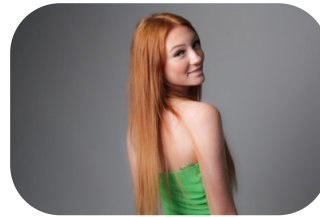

Lilly Mae Price

Age: 11-15	Height: 5ft10inch	Eye Colour: Blue	Accent: London
Gender:F	Weight: 54kg	Waist: 25	Bust: 34
Location: London	Shoe Size: 6	Hips: 36	
Drives: No	Hair Color: Red		

Talents
TEEN MODELS, EXTRAS