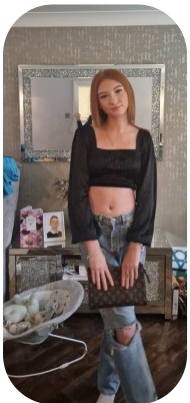

Lilly Mae Price

Age: 11-15	Height: 5ft10inch	Eye Colour: Blue	Accent: London
Gender:F	Weight: 54kg	Waist: 25	Bust: 34
Location: London	Shoe Size: 6	Hips: 36	
Drives: No	Hair Color: Red		

Talents
TEEN MODELS, EXTRAS